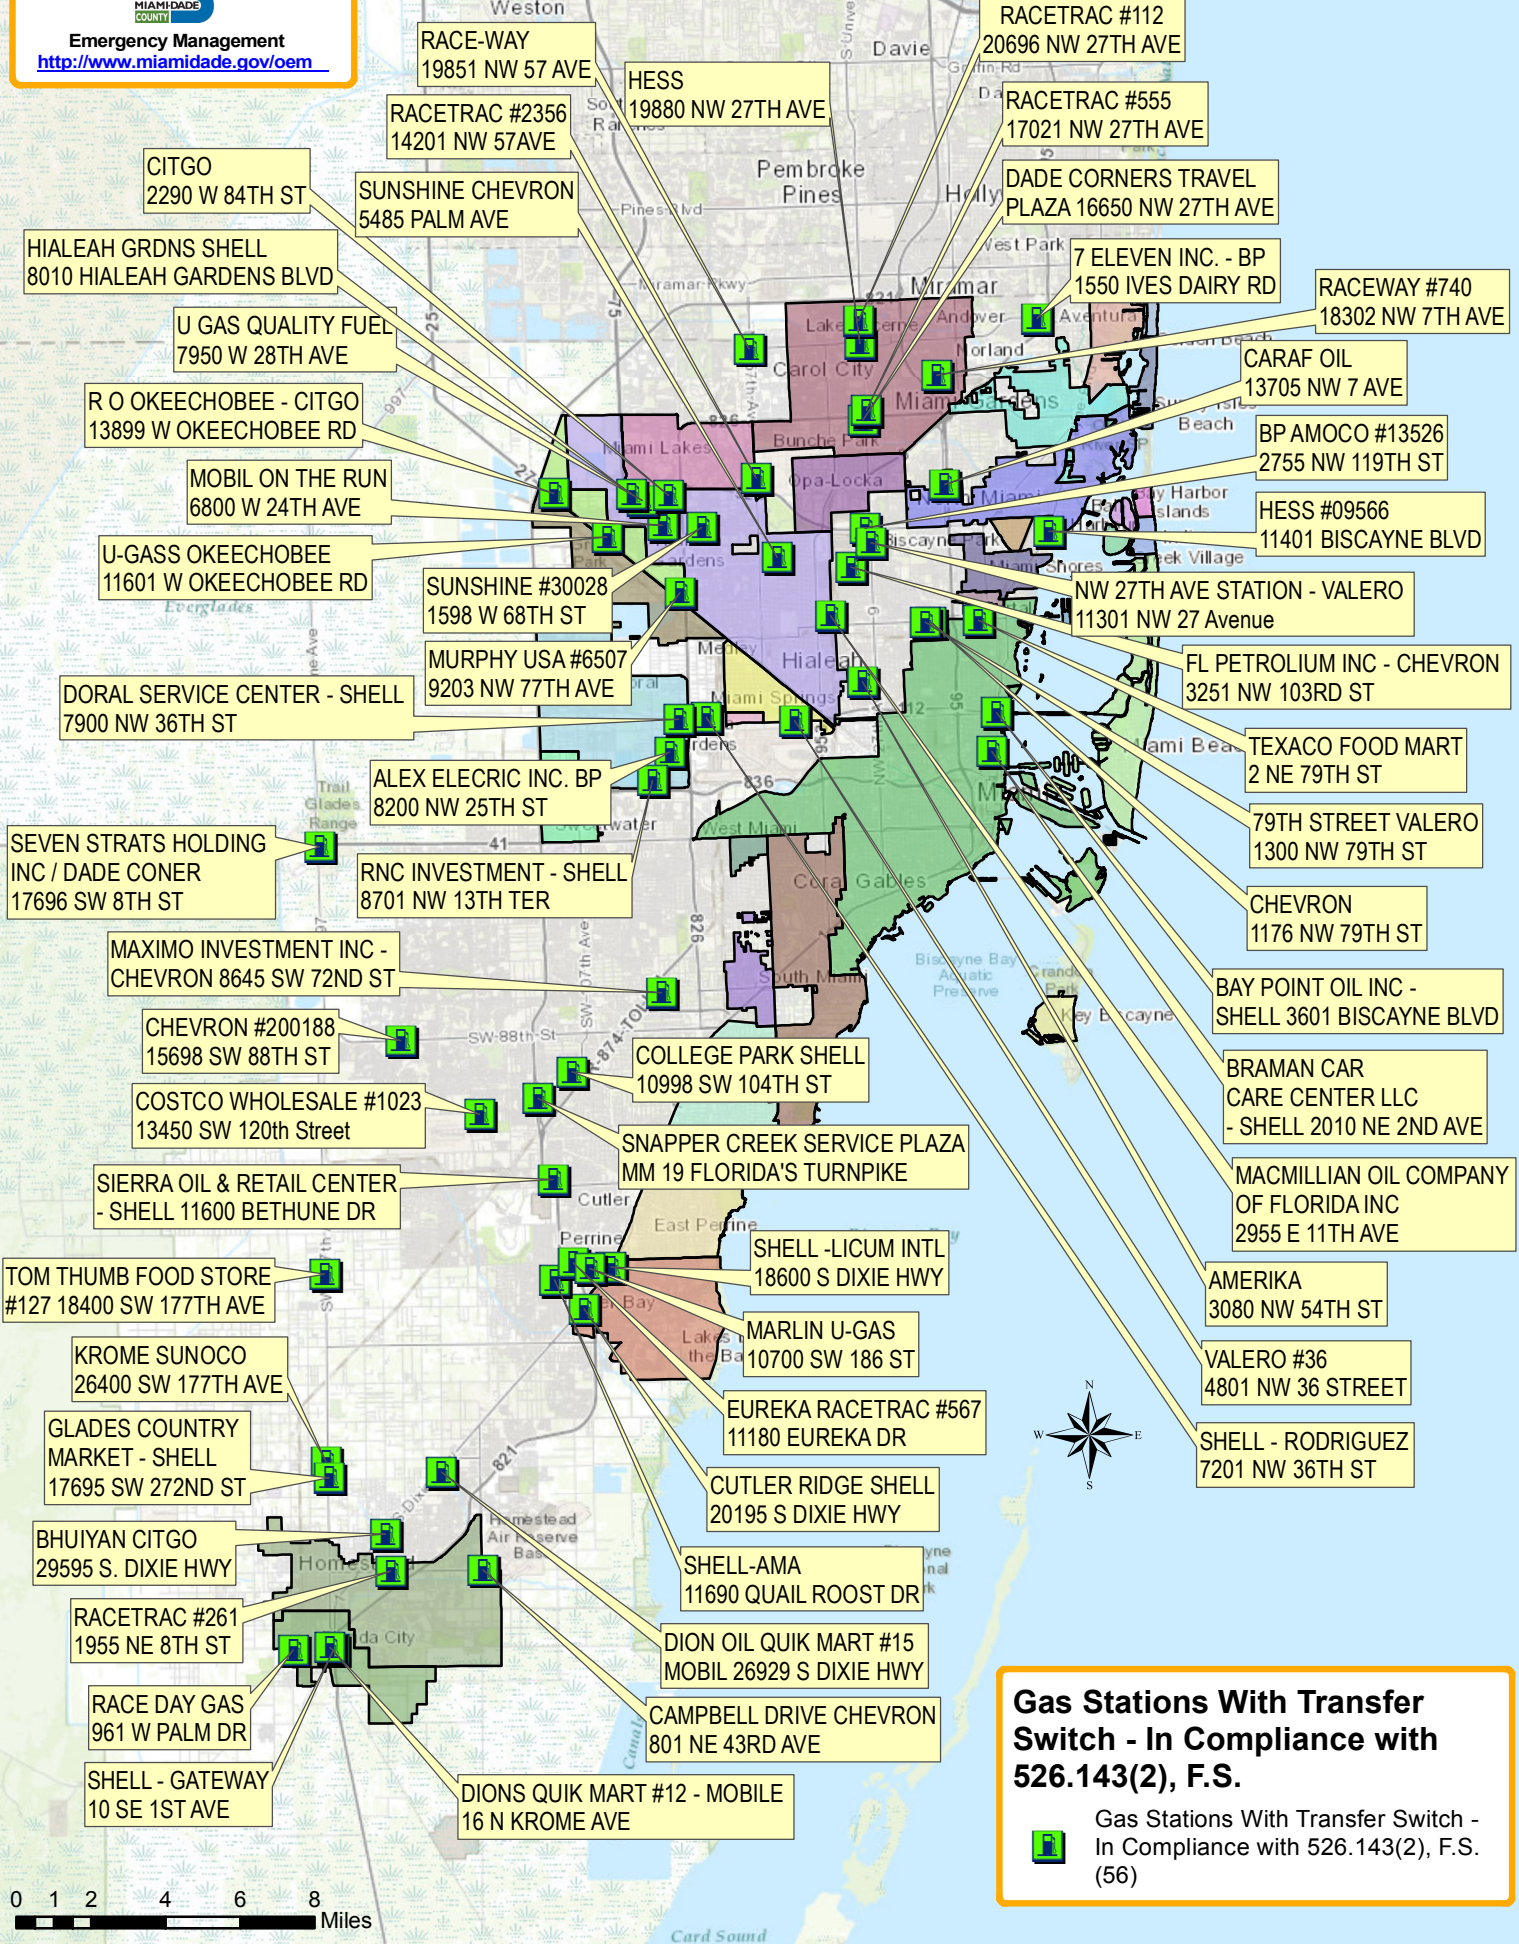

MIAMI-DADE COUNTY
Emergency Management
<http://www.miamidade.gov/oem>

Gas Stations With Transfer Switch - In Compliance with 526.143(2), F.S.

Gas Stations With Transfer Switch - In Compliance with 526.143(2), F.S. (56)